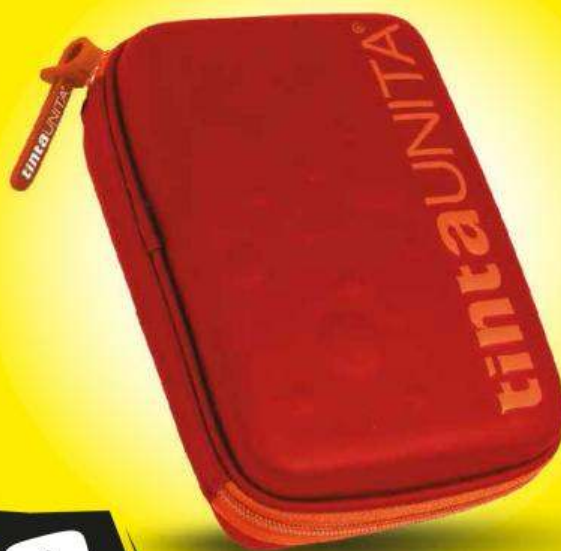

**THE ONE AND ONLY
TRIPLE COMPARTMENT PENCIL CASE
THAT YOU CAN EASILY OPEN WITH ONE ZIPPER.**

A NEW STRONG AND WATERPROOF COVER

**ONETIME® IS AN EXCLUSIVE
tintaUNITA®**

**POOL
OVER®**

**THERMOFORMED COVER,
EXTREMELY RESISTANT AND WATERPROOF.
4 DIFFERENT COLORS.**

**TUTTO
in una
ZIPI**

Italian design.

CONTENTS:

2 rewrite pens *ghost*,
1 eraser *ARCHITETTO*,
1 sharpener,
18 pastels *tintaUNITA*,
18 markers *tintaUNITA*,
1 pencil *ARCHITETTO*,
1 ruler,
1 scissors.

tintaUNITA[®]